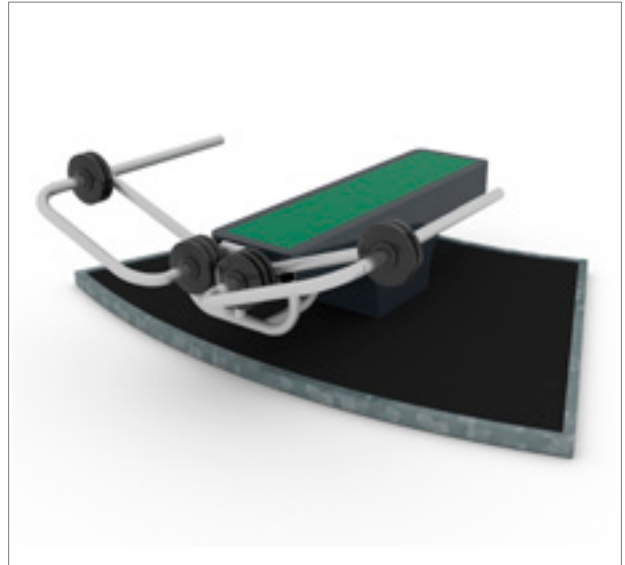

m²
21
3

DF Oberkörpertrainer Pectoral

8065149 ☐ OF 7.096,- €
8065135 ☐ OM 5.720,- €